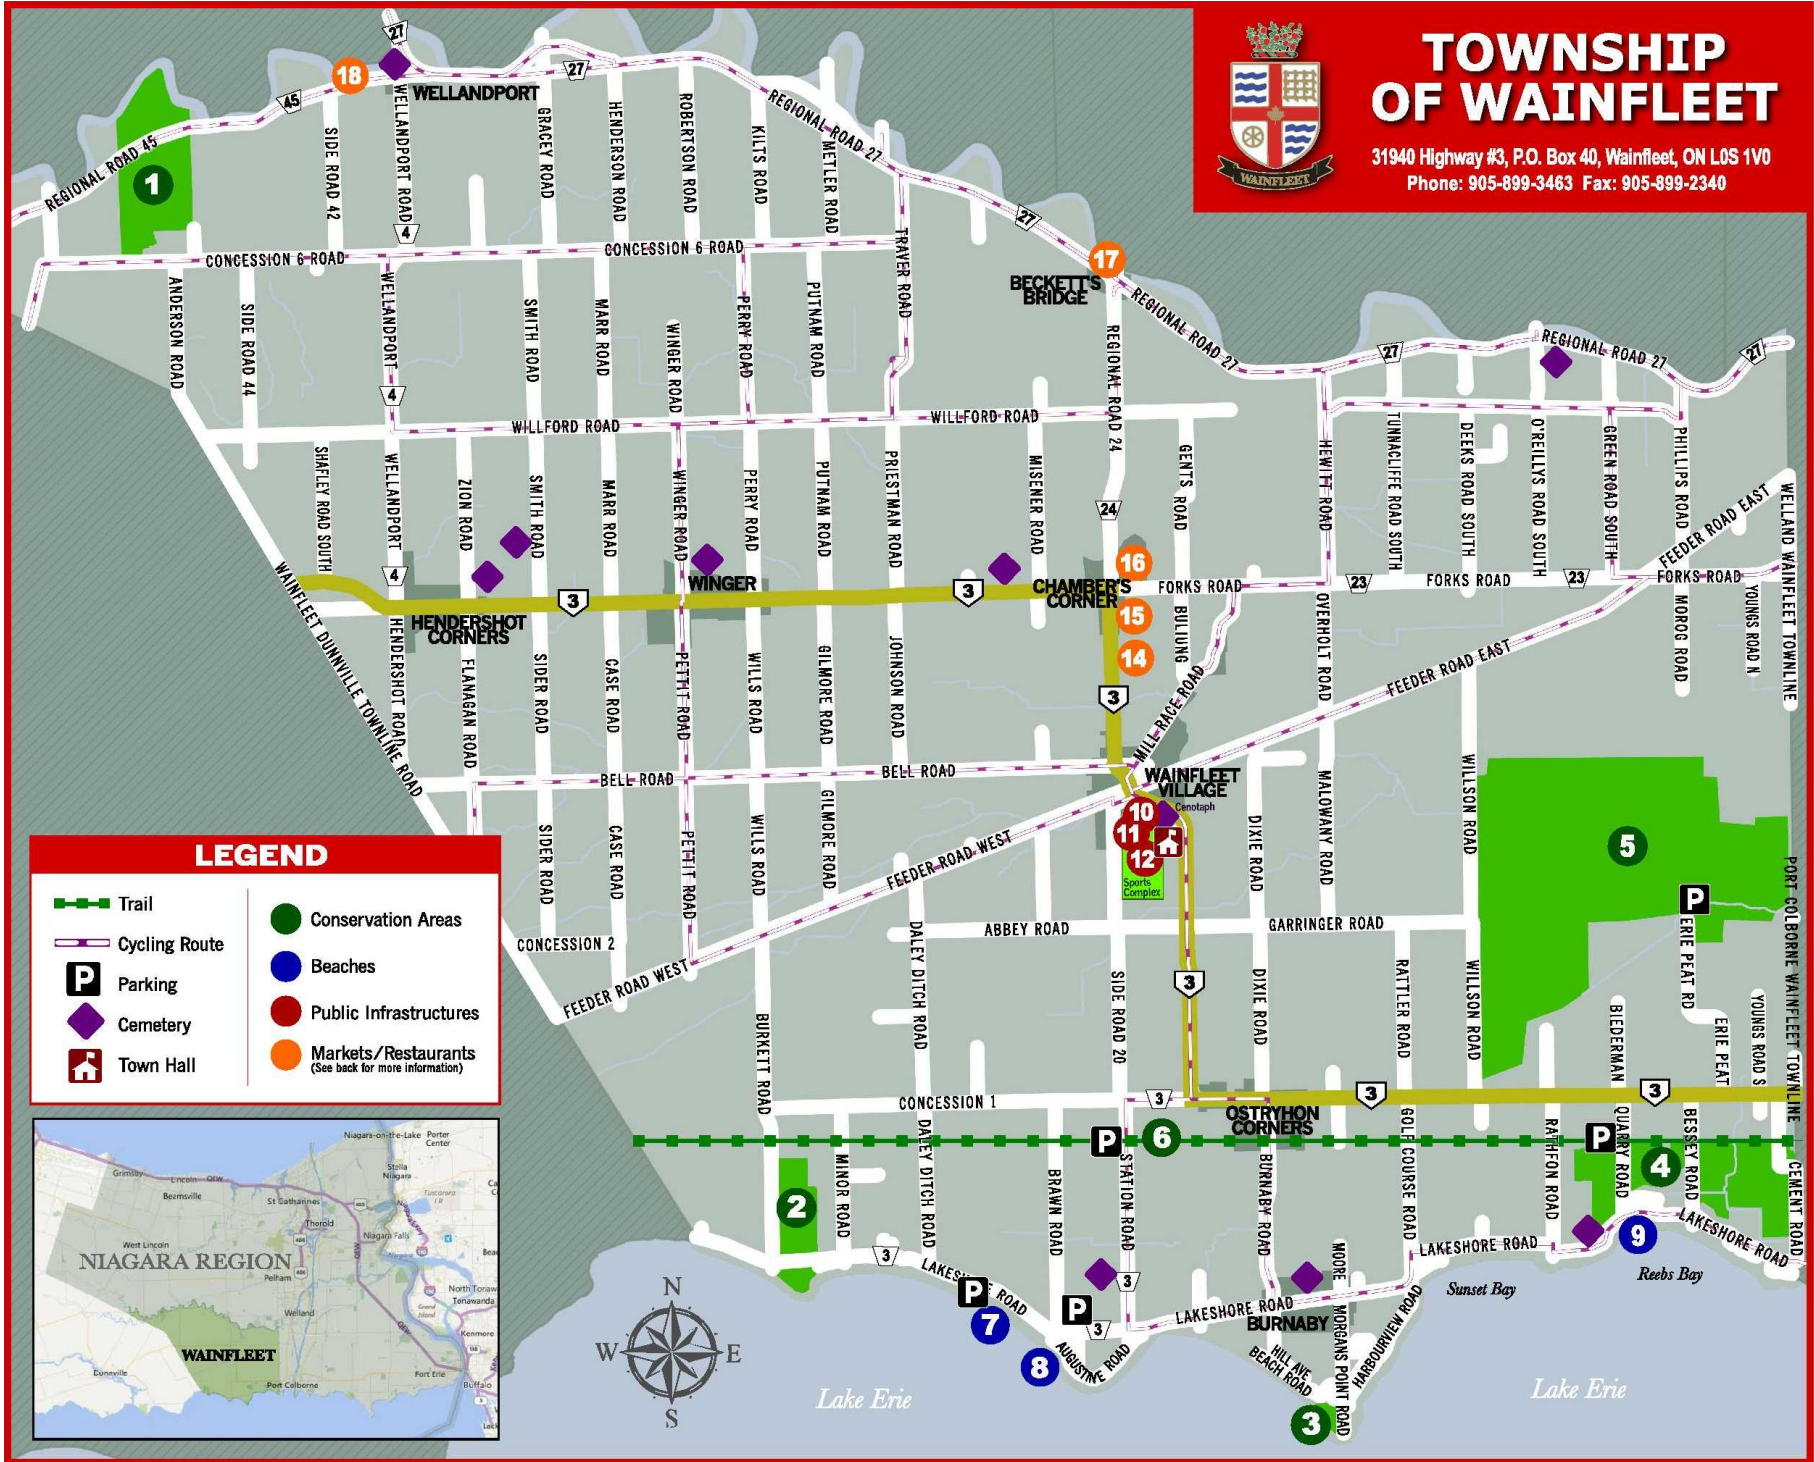

TOWNSHIP OF WAINFLEET

31940 Highway #3, P.O. Box 40, Wainfleet, ON L0S 1V0
Phone: 905-899-3463 Fax: 905-899-2340

LEGEND

Trail	Conservation Areas
Cycling Route	Beaches
Parking	Public Infrastructures
Cemetery	Markets/Restaurants (See back for more information)
Town Hall